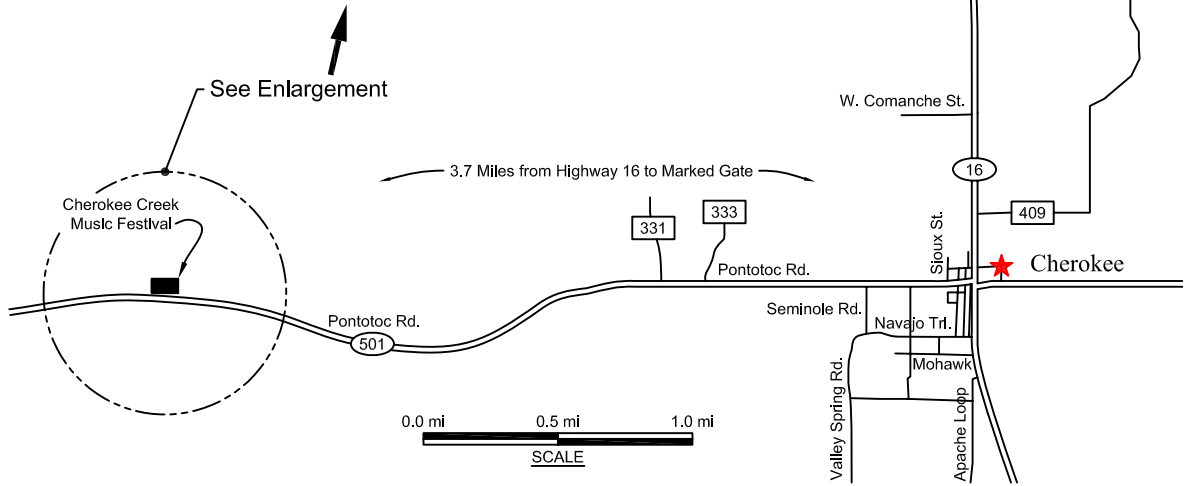

Physical Address of Main Entrance:
4160 West FM 501
Cherokee, TX 76832

From: Austin - 88 miles
Dallas - 229 miles
San Antonio - 129 miles

SAN SABA COUNTY, TX.