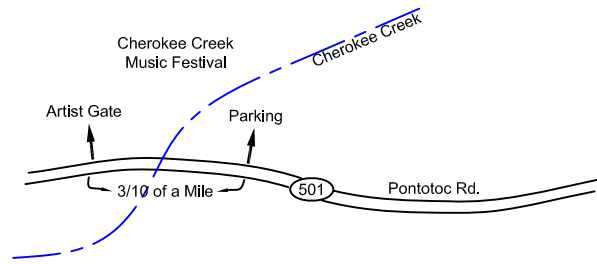

Physical Address of Main Entrance:
4160 West FM 501
Cherokee, TX 76832

From: Austin - 88 miles
Dallas - 229 miles
San Antonio - 129 miles

SAN SABA COUNTY, TX.